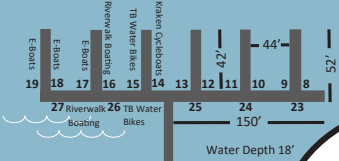

# 1st Floor

\* Slips 14-19, 26-27 not available

Tampa Bay  
Water Depth 5' - 7.5'

EMBASSY SUITES®  
Tampa - Downtown Convention Center